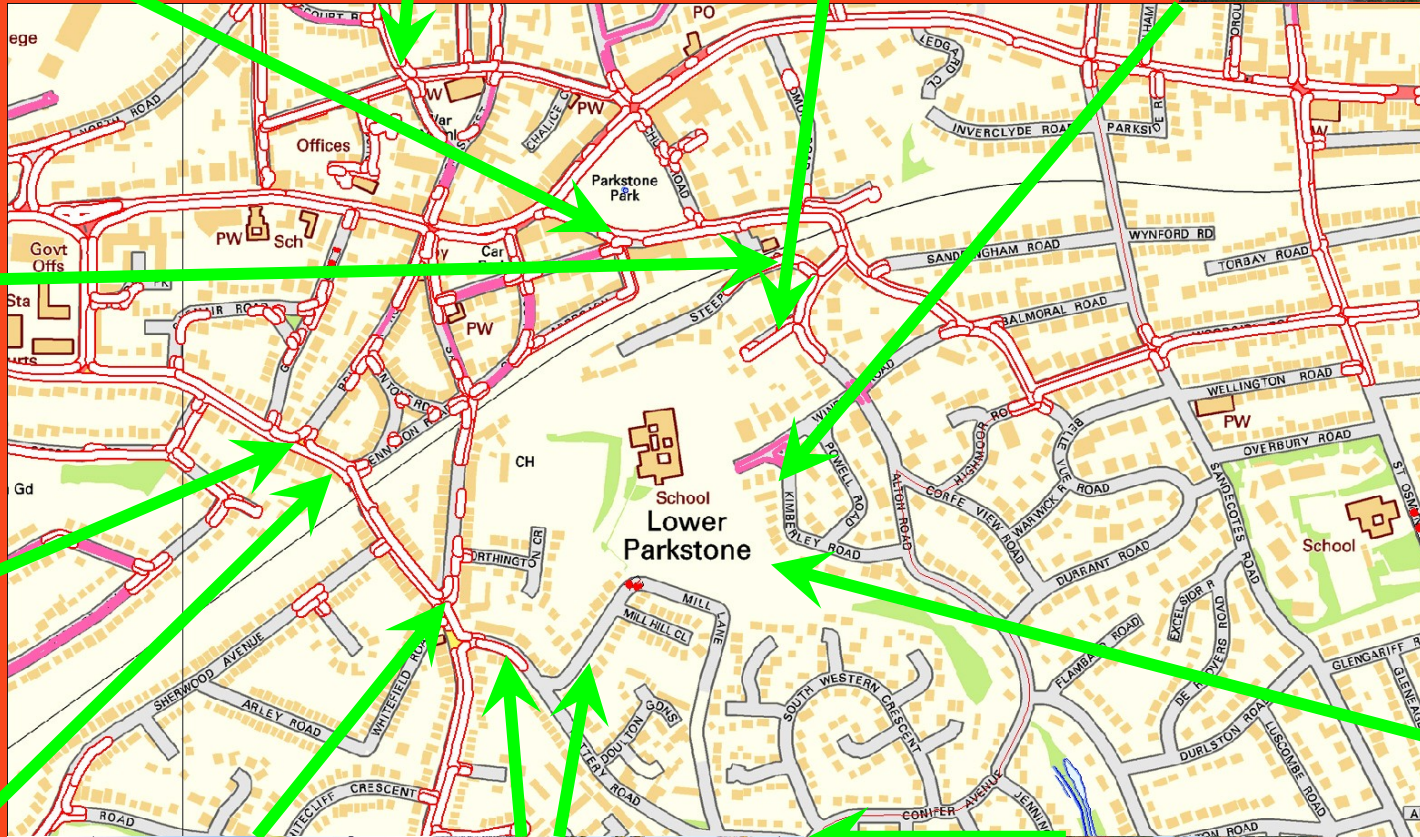

Station Road

Church Road

Windsor Road entrance

Footpath from Kimberley Road

Baden Powell & St Peter's Middle School

One benefit of parking away from our school gates is that our children can get a few minutes' exercise and fresh air.

We know there are many places to drop off away from school. Look at the map. The redlines show where you are not allowed to park. Thank you. Your School Council

Alton Road—School Crossing Patrol point

Britannia Road

Sandbanks Bridge

Salterns Road

Pottery Road

Mill Lane

Pottery Road

Footpath from Southwestern Crescent